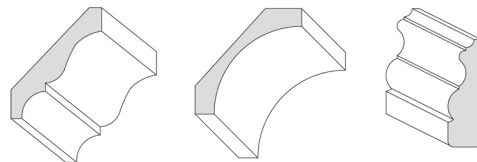

Architrave Style Craftsman Door

Square Rosette Style Window
with Keystone

Rosette Style Fluted Door

Architrave Style Craftsman Window
with Sill Extension & Keystone

Window Casing
with Jamb

*30 moulding patterns available in seven hardwoods.
See pages 16 through 23.*