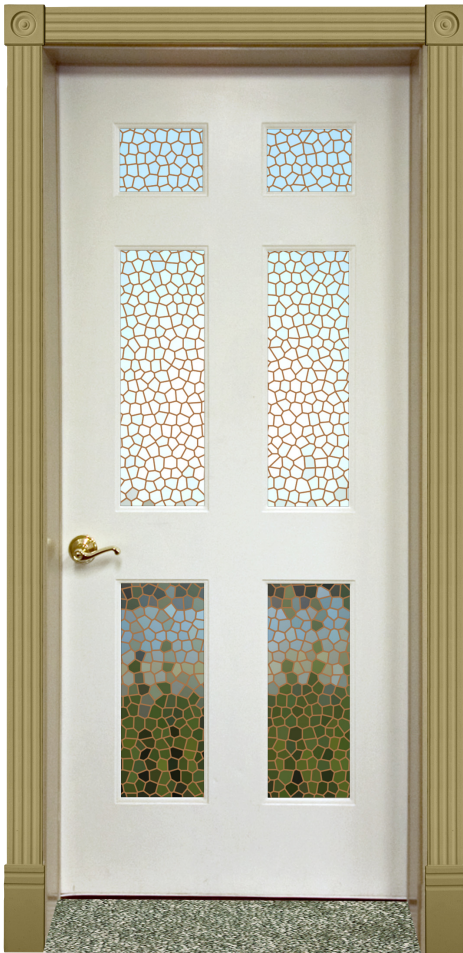

NEWOOD® Moulding

Manufacturers of innovative window and door trim

Product Review & Design Guide

Complete trim for your home.

Available in nine hardwoods and primed MDF lite.

Architrave Style Fluted Window
with Sill Extension

Architrave Style Craftsman Door

Square Rosette Style Window
with Keystone

Rosette Style Fluted Door

Architrave Style Craftsman Window
with Sill Extension & Keystone

Window Casing
with Jamb

*30 moulding patterns available in seven hardwoods.
See pages 16 through 23.*